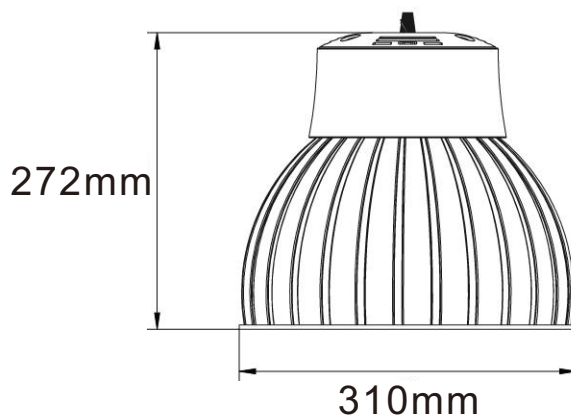

Model Rule

PL-25/32/60W-CT-OO
 PL: Pure LED Lowbay Light
 25/32/60W: Power Tunable
 CT: 30/40/50K CCT Tunable
 OO: On/Off, Non-Dimmable

Average beam angle(50%):75°

Beam Angle:75°

Luminaire Body

Unique thermal design,
 stable product performance.

Dimension Data

Pure LED Lowbay Light

Technical Data

Model No.	PL-25/32/60W-CT-OO
Norminal Wattage	25W/32W/60W Tunable
Dimension(mm)	φ310xH272mm
Weights	2.50kg
Input Voltage AC	AC100-120V or AC220-240V
LED Brand	SMD2835
Function	On/Off, Triac/0-10V/Dali Optional
Driver Brand	MOSO, other brands upon request
Operating Temperature	-30 to +50°C
Power Factor(PF)	>0.9
THD	<20%
Lumen Output(+/-5%)	3250/4160/7800Lm Tunable
Luminarie Efficiency(+/-5%)	130lm/w, 160lm/w Optional
Beam Angle	75°
Ra	Ra>80
CCT	3000K/4000K/5000K Tunable, other CCT Optional
Rating	IP40 IK06
Material	PC + ABS
Installation	Hanging ring installation/Rail track installation
Accessories(Optional)	Reflectors/ Motion Sensor/ PIR Sensor/ Day light Sensor for Optional
Shell Color	White
Lumen Maintenance	>50,000H L70/B50 at 25°C
Certifications	CE RoHS