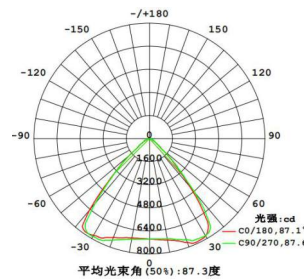

Model Rule

PL-25/32/60W-CT-OO
 PL: Pure LED Lowbay Light
 25/32/60W: Power Tunable
 CT: 30/40/50K CCT Tunable
 OO: On/Off, Non-Dimmable

Average beam angle(50%):75°

Beam Angle:75°

Luminaire Body

Unique thermal design,
 stable product performance.

Dimension Data

Pure LED Lowbay Light

Technical Data

Model No.	PL-25/32/60W-CT-OO
Norminal Wattage	25W/32W/60W Tunable
Dimension(mm)	φ310xH272mm
Weights	2.50kg
Input Voltage AC	AC100-120V or AC220-240V
LED Brand	SMD2835
Function	On/Off, Triac/0-10V/Dali Optional
Driver Brand	MOSO, other brands upon request
Operating Temperature	-30 to +50°C
Power Factor(PF)	>0.9
THD	<20%
Lumen Output(+/-5%)	3250/4160/7800Lm Tunable
Luminarie Efficiency(+/-5%)	130lm/w, 160lm/w Optional
Beam Angle	75°
Ra	Ra>80
CCT	3000K/4000K/5000K Tunable, other CCT Optional
Rating	IP40 IK06
Material	PC + ABS
Installation	Hanging ring installation/Rail track installation
Accessories(Optional)	Reflectors/ Motion Sensor/ PIR Sensor/ Day light Sensor for Optional
Shell Color	White
Lumen Maintenance	>50,000H L70/B50 at 25°C
Certifications	CE RoHS